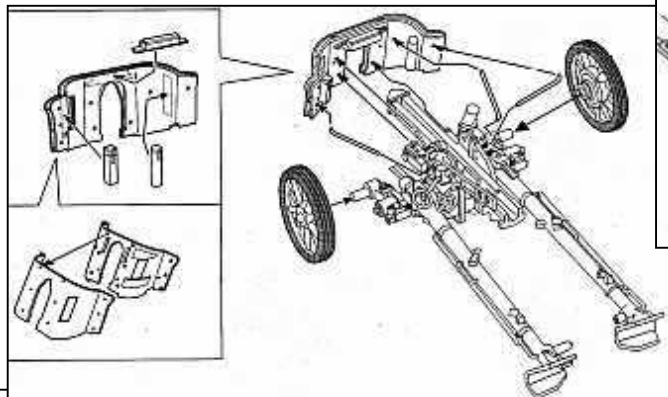

Cat. No. 7208
5cm PaK 38
early version

Not suitable for children because of small parts. Use cyanoacrylate glue.
Work in good ventilated area, do not eat and drink during the work.

This kit is product of PROFIKIT Models.
Made in Czech Republic, © 2006