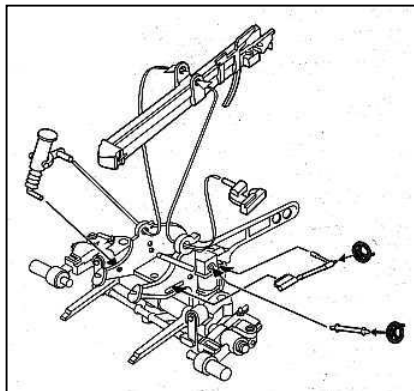

Cat. No. 7208
5cm PaK 38
early version

Not suitable for children because of small parts. Use cyanoacrylate glue.
Work in good ventilated area, do not eat and drink during the work.

This kit is product of PROFIKIT Models.
Made in Czech Republic, © 2006