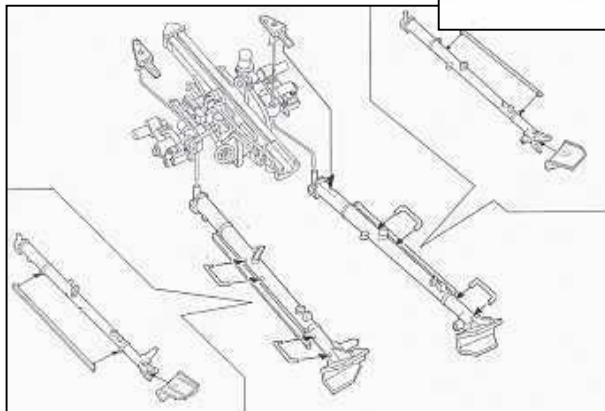

Cat. No. 7208
5cm PaK 38
early version

Not suitable for children because of small parts. Use cyanoacrylate glue.
Work in good ventilated area, do not eat and drink during the work.

This kit is product of PROFIKIT Models.
Made in Czech Republic, © 2006