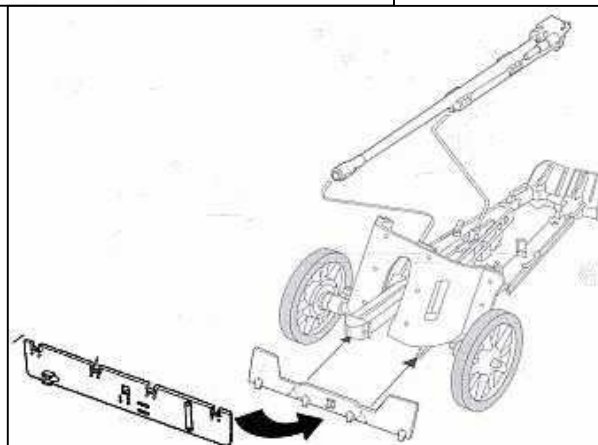

Cat. No. 7208
5cm PaK 38
early version

Not suitable for children because of small parts. Use cyanoacrylate glue.
Work in good ventilated area, do not eat and drink during the work.

This kit is product of PROFIKIT Models.
Made in Czech Republic, © 2006