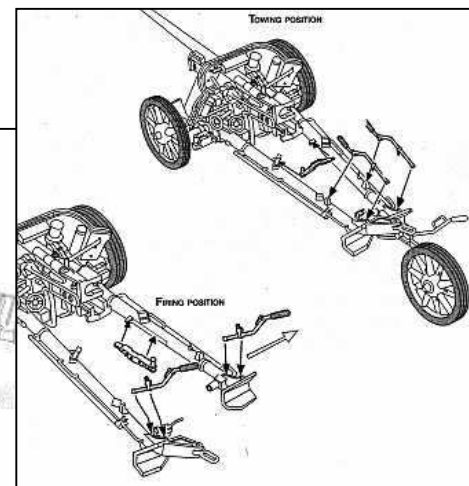

Cat. No. 7208
5cm PaK 38
early version

Not suitable for children because of small parts. Use cyanoacrylate glue.
Work in good ventilated area, do not eat and drink during the work.

This kit is product of PROFIKIT Models.
Made in Czech Republic, © 2006