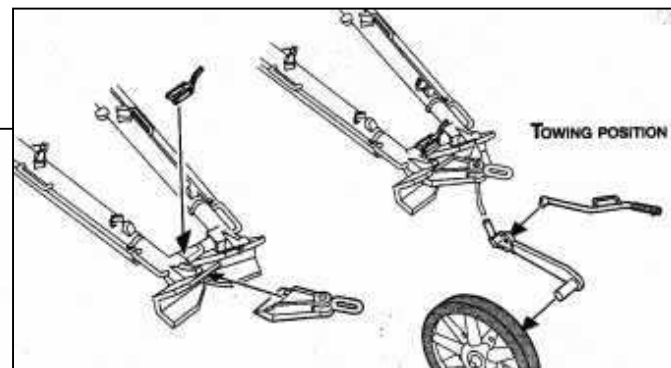

Cat. No. 7208
5cm PaK 38
early version

Not suitable for children because of small parts. Use cyanoacrylate glue.
Work in good ventilated area, do not eat and drink during the work.

This kit is product of PROFIKIT Models.
Made in Czech Republic, © 2006