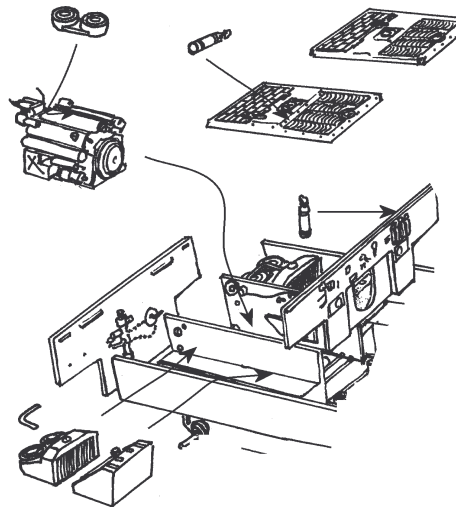

Cat. No. 9203
Pz. VI „Tiger I“ late detail set
for model REVELL

Other detail sets in our range:

9201 Elephant/Ferdinand for
Trumpeter kit
9202 Panther A/D detail set
for Revell kit

Cut off grilles from kit and
use with detail set.

Not suitable for children because of small parts. Use cyanoacrylate glue.
Work in good ventilated area, do not eat and drink during the work.