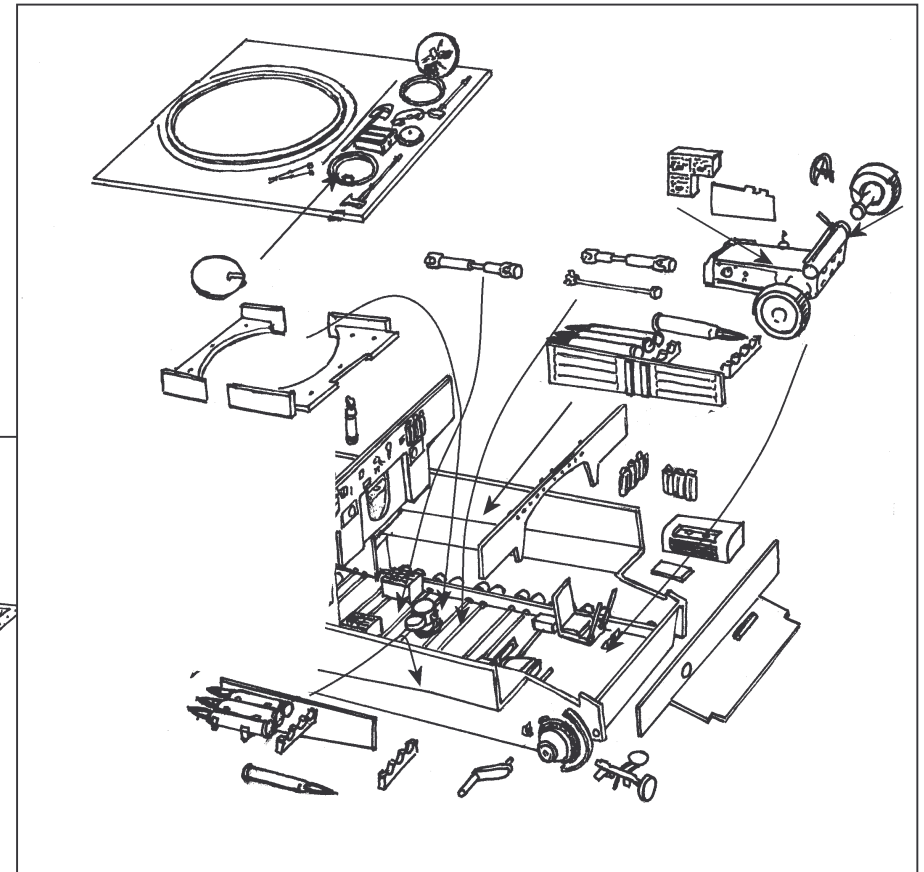

Cat. No. 9203
Pz. VI „Tiger I“ late detail set
for model REVELL

Other detail sets in our range:

9201 Elephant/Ferdinand for
Trumpeter kit
9202 Panther A/D detail set
for Revell kit

Cut off grilles from kit and
use with detail set.

Not suitable for children because of small parts. Use cyanoacrylate glue.
Work in good ventilated area, do not eat and drink during the work.