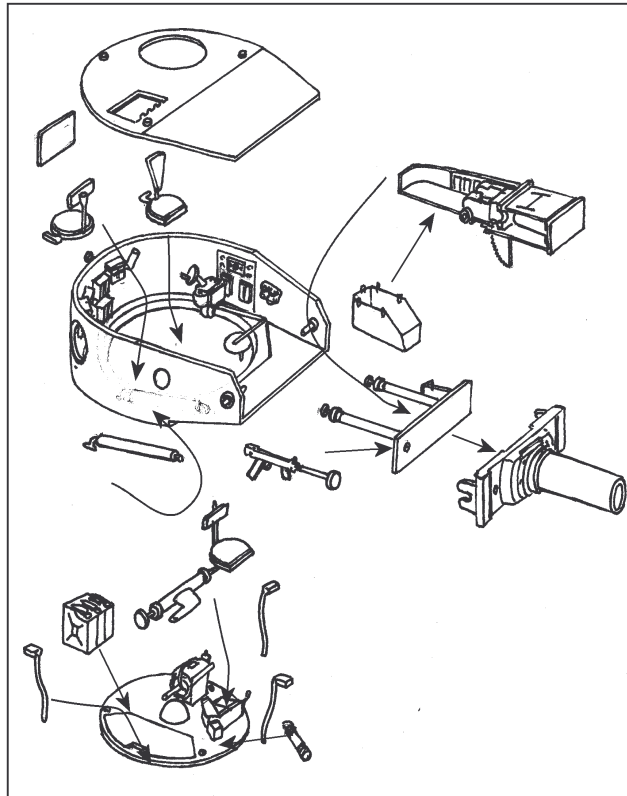

Cat. No. 9203
Pz. VI „Tiger I“ late detail set
for model REVELL

Other detail sets in our range:

9201 Elephant/Ferdinand for
Trumpeter kit
9202 Panther A/D detail set
for Revell kit

Cut off grilles from kit and
use with detail set.

Not suitable for children because of small parts. Use cyanoacrylate glue.
Work in good ventilated area, do not eat and drink during the work.