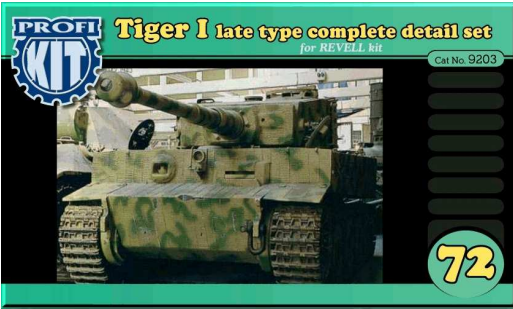

9203 Tiger I late complete detail set for Revell kit

Complete detail set for Revell kit, containing all necessary parts to equip the kit from driver to engine compartment. More than 100 resin parts.