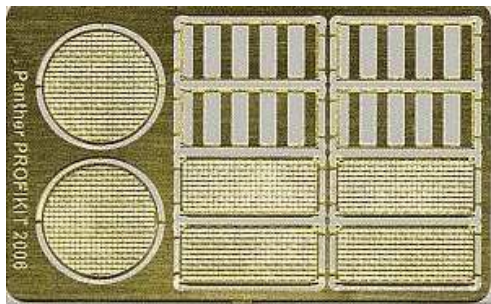

9214 Jeep Willys correct wheels

Coming soon

March '06

Set contains six correct wheels. For kit Academy, Heller, Revell or Hasegawa.

9215 Panther Ausf. A/D grills

Simple photoetch, contains grills to catch most visible detail of the kit.