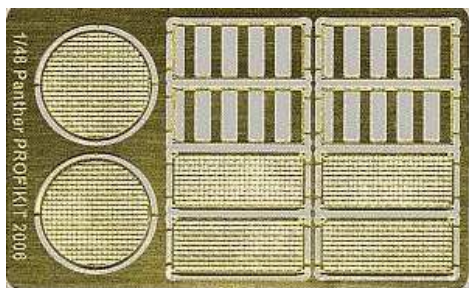

6801 Panther Ausf. A/D grills

Simple photoetch, contains grills to catch most visible detail of the kit.

DETAIL SETS IN 1/35 SCALE

5501 Pz. IV „long barrel“ ammo set

Set contains 10 shells of two various types and 5 used cartridges.