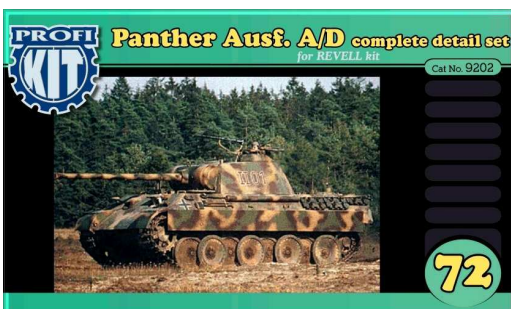

9202 Panther Ausf. A/D complete detail set for Revell kit

Complete detail set for Revell kit, containing all necessary parts to equip the kit from driver to engine compartment. More than 100 resin parts plus photoetches.