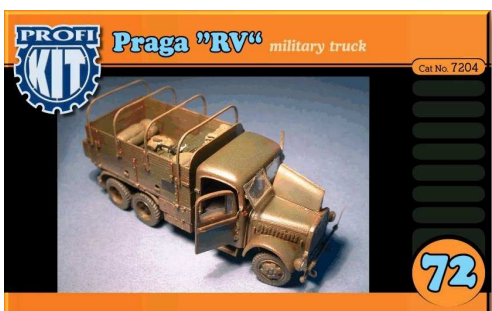

PROFI KIT **3,7cm PaK 37(t) infantry version**
Cat No. 3501

35

PROFI KIT **5cm PaK 38 early type**
Cat No. 7208

72

PROFI KIT **Ferdinand/Elephant interior set**
for TRUMPETER kit
Cat No. 9201

72

FULL RESIN KITS IN 1/72 SCALE

7201 3,7cm PaK 37(t) – infantry version

Czechoslovak antitank gun, used by Germans during WWII. Infantry version of the gun.

7202 3,7cm PaK 37(t) – cavalry and moto version

Czechoslovak antitank gun, used by Germans during WWII. Cavalry and moto version of the gun.

7203 3,7cm PaK 34(t) – infantry, cavalry and moto version

Czechoslovak antitank gun, used by Germans during WWII. All three version of the gun included.

7204 Praga „RV” – military truck

Czechoslovak military truck, used by Germans during WWII. Kit contains photoetches and decals for Czechoslovakia, Slovakia and Germany.